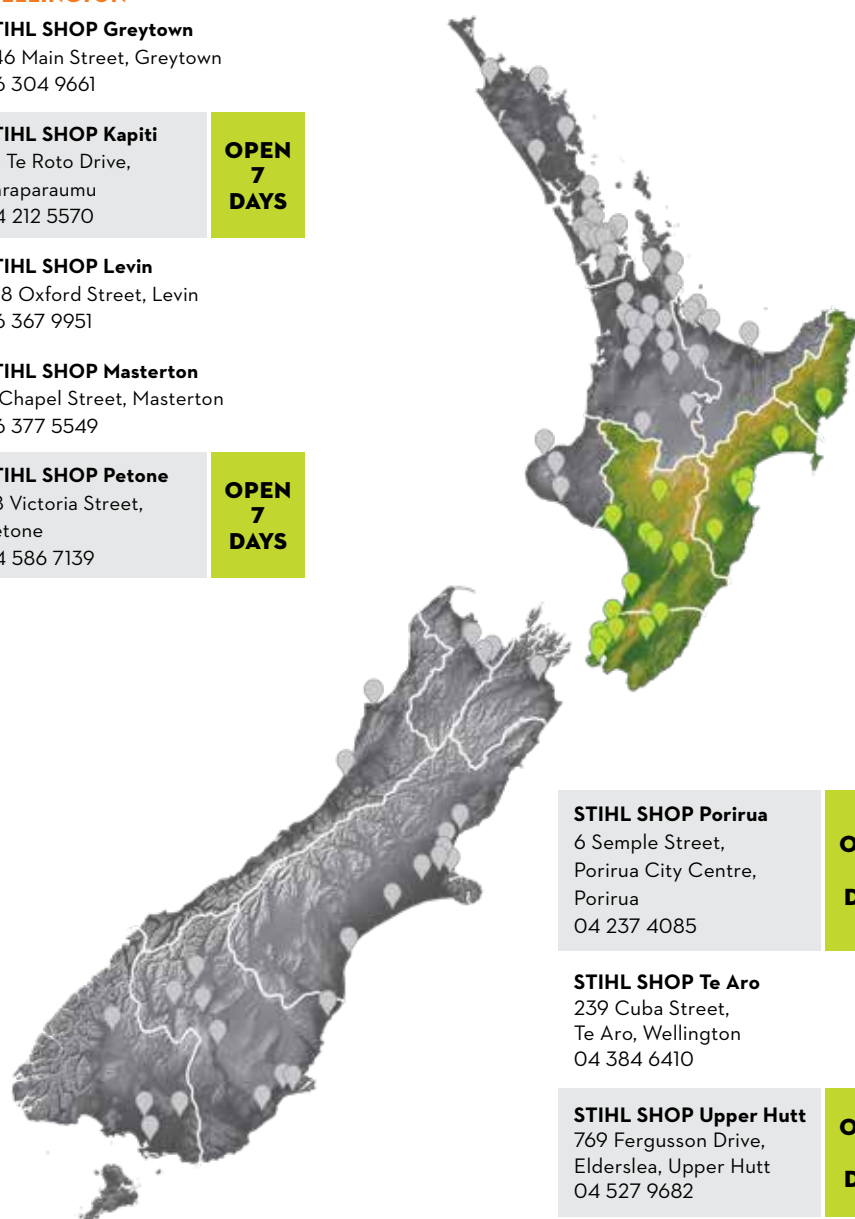

**OPEN
7
DAYS**

WELLINGTON

STIHL SHOP Greytown
246 Main Street, Greytown
06 304 9661

STIHL SHOP Kapiti
10 Te Roto Drive,
Paraparaumu
04 212 5570

**OPEN
7
DAYS**

STIHL SHOP Levin
108 Oxford Street, Levin
06 367 9951

STIHL SHOP Masterton
4 Chapel Street, Masterton
06 377 5549

STIHL SHOP Petone
38 Victoria Street,
Petone
04 586 7139

**OPEN
7
DAYS**

STIHL SHOP Porirua
6 Semple Street,
Porirua City Centre,
Porirua
04 237 4085